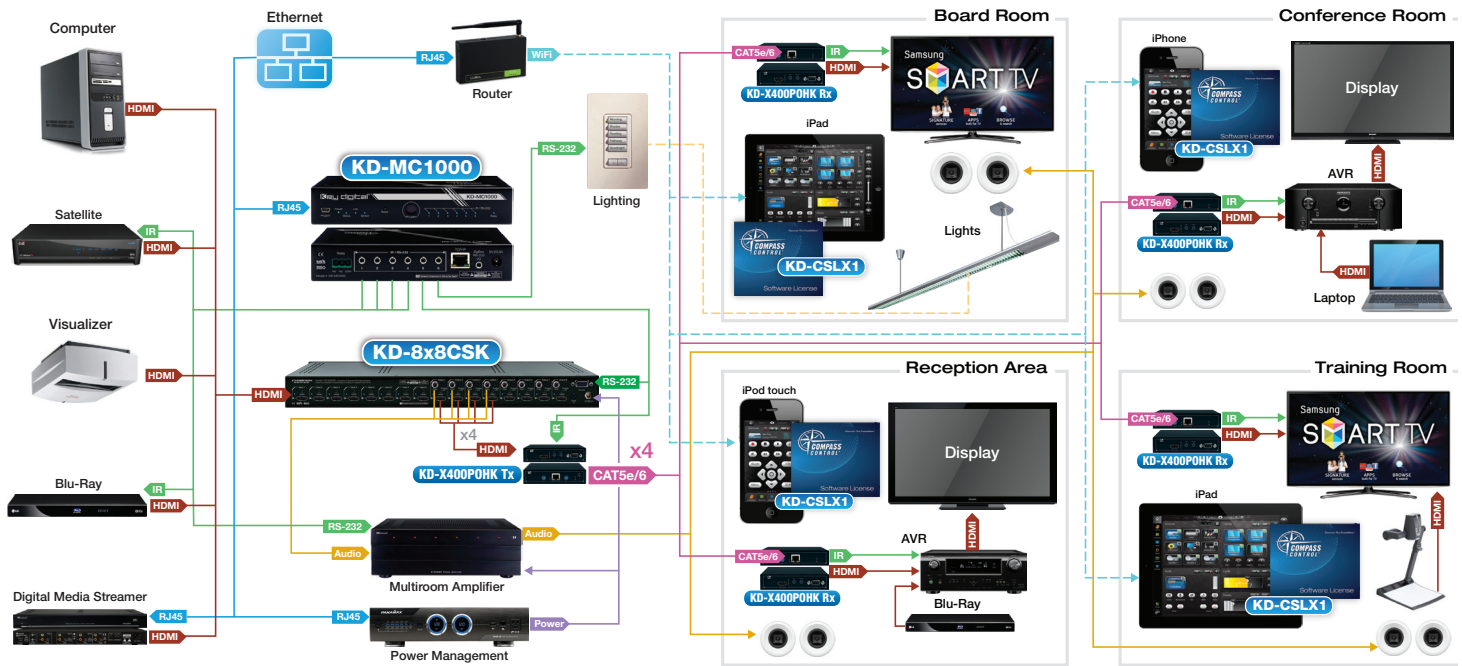

Discover The Possibilities™

Commercial

Compass Control® is the first fully integrated major control system built from the ground up to use Apple's iOS devices – iPad®, iPad® mini, iPhone®, and iPod touch® – **as its backbone.**

www.keydigital.com/compass

Key digital®

Compass Control® commercial base system consists of KD-MC1000 Master Controller and Compass Control® App on Apple iPad® running under KD-CSLX1 License.

KD-MC1000 Master Controller. Wired/LAN. Supports up to 8 Ports.

Compass Control® App running under KD-CSLX1 License. Free Download on the App Store.

Programming the Compass Control® System requires FREE Compass Navigator™ Software

Commercial Integration Example: Multi-Zone System