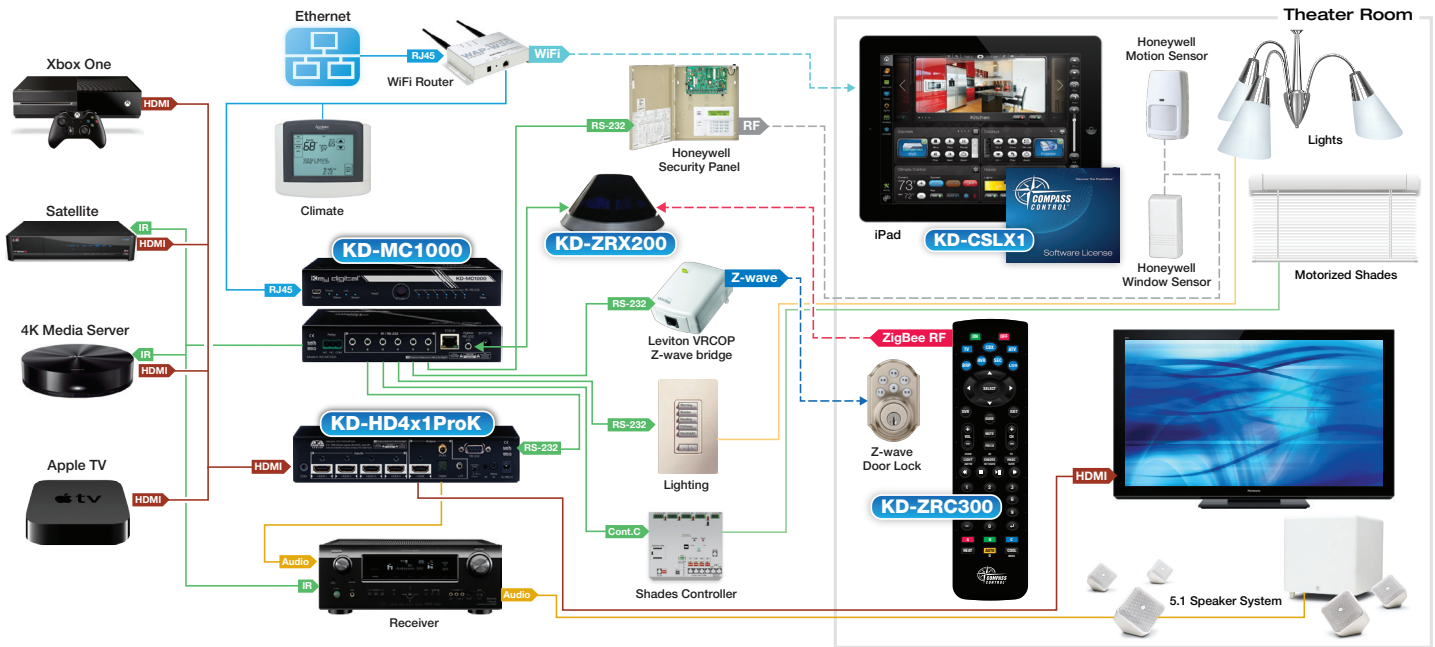

Key digital®

[www.keydigital.com/compass](http://www.keydigital.com/compass)

Compass Control® Residential base system consists of KD-CCKIT1000 Master Controller Kit, which includes Master Controller, ZigBee Wireless 2.4 Ghz IR Universal Handheld Remote & ZigBee Wireless 2.4 Ghz to RS-232 Tx & Rx

## KD-CCKIT1000

**KD-MC1000:** Master Controller (Wired/LAN, Supports up to 8 Ports)

**KD-ZRC300:** Zigbee Wireless 2.4 Ghz IR Universal Handheld Remote

Available on the App Store

**KD-ZRX200:** Zigbee Wireless 2.4 Ghz to RS-232 TX & RX

Compass Navigator™ PC Software: Visual Design & Programming of the Compass Control® System

Compass Control® App running under KD-CSLX1 License.

## Residential Integration Example: Single Zone System

Compass Control® instantly integrates third party components from Compass Alliance™ Partners with bi-directional drivers and plug-n-play integration when combined with products or software from any of our partners. For a full listing of our Compass Alliance™ Partners visit: [http://www.keydigital.com/partners\\_CAP.htm](http://www.keydigital.com/partners_CAP.htm)