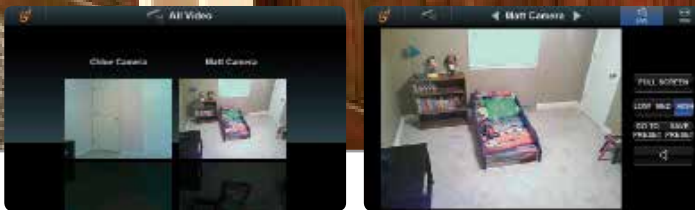

Monitor the baby's room

See live and recorded video from anywhere in the world

Camera features like pan, tilt and zoom

Perfect for vacation homes

...keep an eye on what's important to you.

POOL / SPA

Wouldn't it be cool if you could turn on the spa from the bedroom as you don your swimsuit? Conserve energy with scheduling of pumps, water features and lighting, and controlling automated covers. Also monitor pool health, receive customized alerts and even control the system from your cell phone. Time may not float on by, but with g! you can.