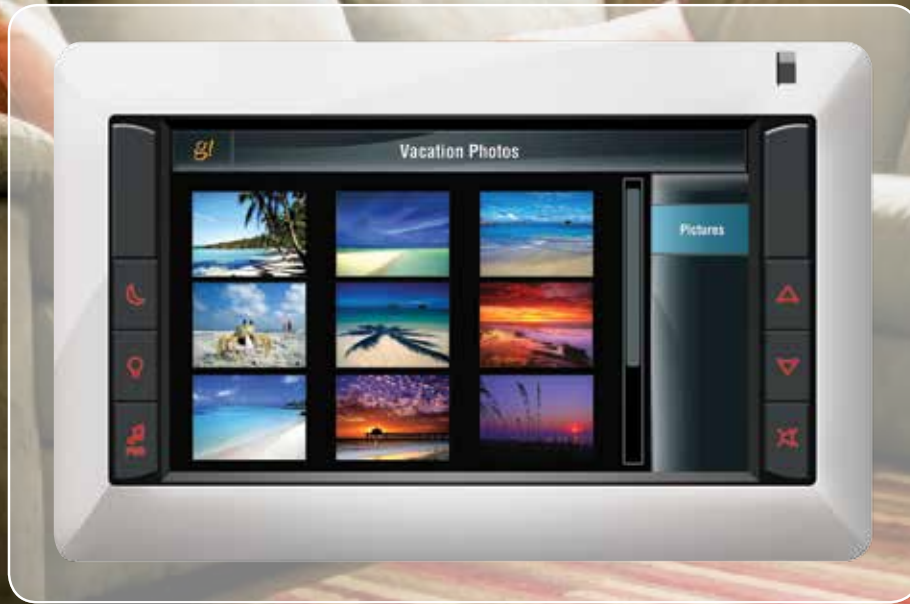

...all of your memories at your fingertips.