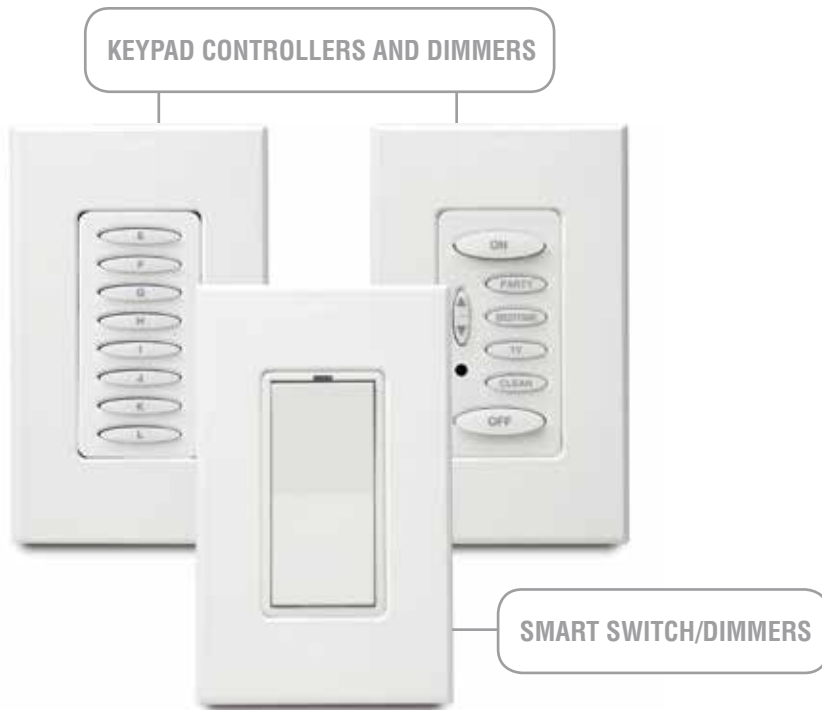

Set up scenes to create a mood

Experience the security of
a well-lit home

Set levels that save energy

...from simple to sophisticated lighting options.