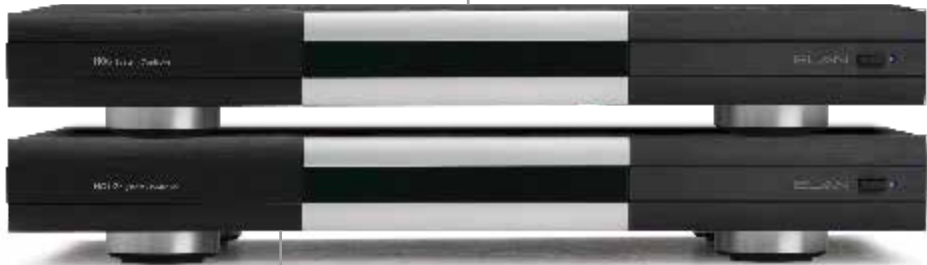

HC12 SYSTEM CONTROLLER