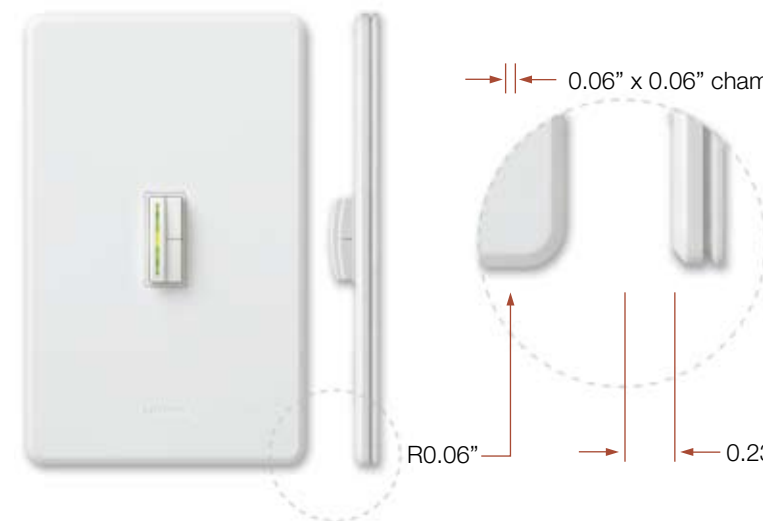

Rania IR dimmers

Rania IR dual dimmers

Rania dimmers HomeWorks

Rania dual dimmers

Lyneo dimmers

Lyneo dual dimmers

Solina lamp dimmer HomeWorks

for international color availability see www.lutron.com

Lutron | aesthetic styles
designer style

features

Screwless wallplates available with gloss and satin finishes. Rounded corners, rounded edges. All products use standard designer opening.

traditional style