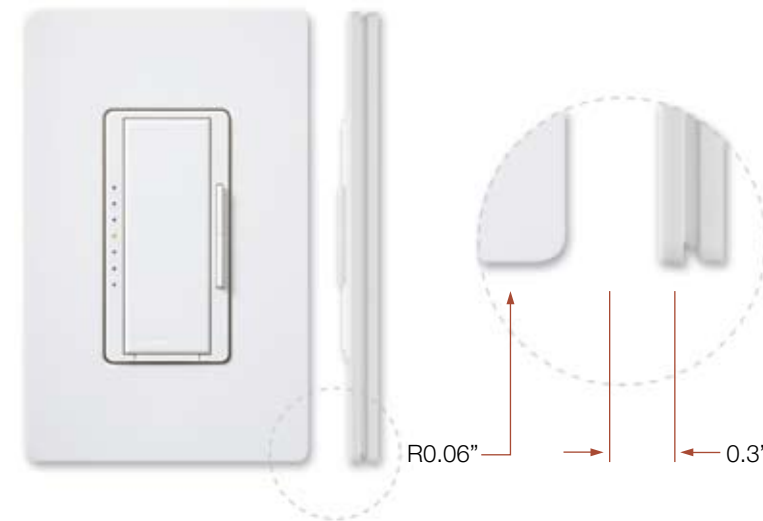

Rania IR dimmers

Rania IR dual dimmers

Rania dimmers HomeWorks

Rania dual dimmers

Lyneo dimmers

Lyneo dual dimmers

Solina lamp dimmer HomeWorks

for international color availability see www.lutron.com

Lutron | aesthetic styles
designer style

features

Screwless wallplates available with gloss and satin finishes. Rounded corners, rounded edges. All products use standard designer opening.

traditional style