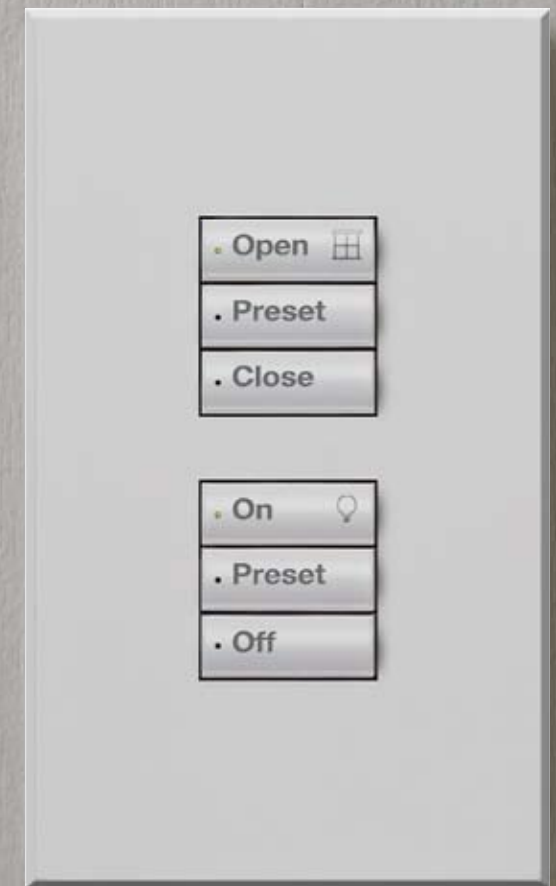

restful

Wake up slowly to soft, gentle light. Get dressed and ready in a brightly lit room. Watch TV or relax at night with lights dimmed to the perfect levels.

The Stanza dimmer and wallplate in snow, shown here in a satin finish, add to the soothing feel of a room. And the soft locator light makes it easy to find the control in the dark.

polished

In a fine restaurant, the atmosphere changes over the course of a day. Lighting controls ensure that the lighting reflects and accents the appropriate mood.

A Vareo dimmer in black with a bright brass wallplate is more than a lighting control—it is a sophisticated room accessory. For a refined, yet understated look in any high-end setting, choose an architectural control with a metal wallplate.